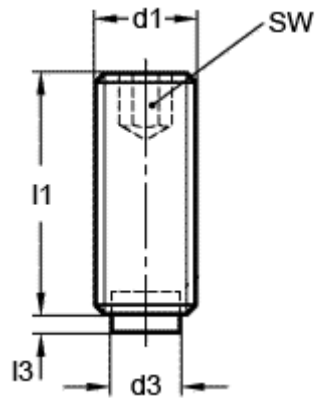

Article number: 20931679A
Description: E+G Grub screw
GN 913.3-M12-25-KU

Measures

d1 = M12
d3 = 8
l1 = 25.0
l3 = 2.1
SW = 6.0